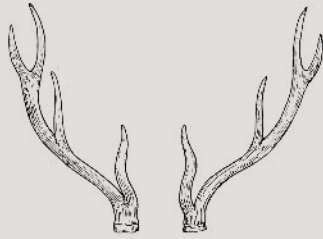

# The differences between fallow and red deer

## Fallow Deer

Size of 60 to 90 cm and weighs between 25 and 45 kilograms

Size of 85 to 100 cm and weighs between 50 and 100 kilograms

bis 6,5 cm

bis 4 cm

Foto: iStock/Alexxandar

Foto: iStock/Anagramm Illustr.: iStock/Yuliya Kachan

## Red Deer

Size of 1 to 1.20 meters and a weight of 90 to 130 kilograms

Size of 1.30 to 1.5 meters and a weight of up to 200 kilograms

6 - 9 cm

4 - 7 cm

Foto: iStock/Paolino Massimiliano Manuel

Illustration: iStock/Yuliya Kachan