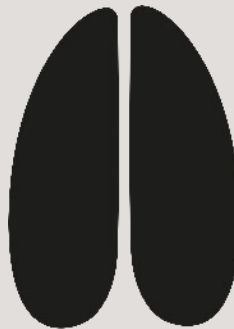

6 - 9 cm

4 - 7 cm